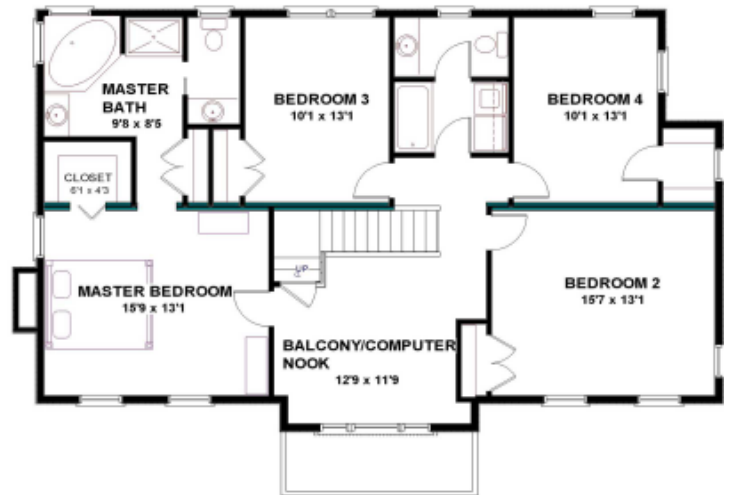

Second Floor