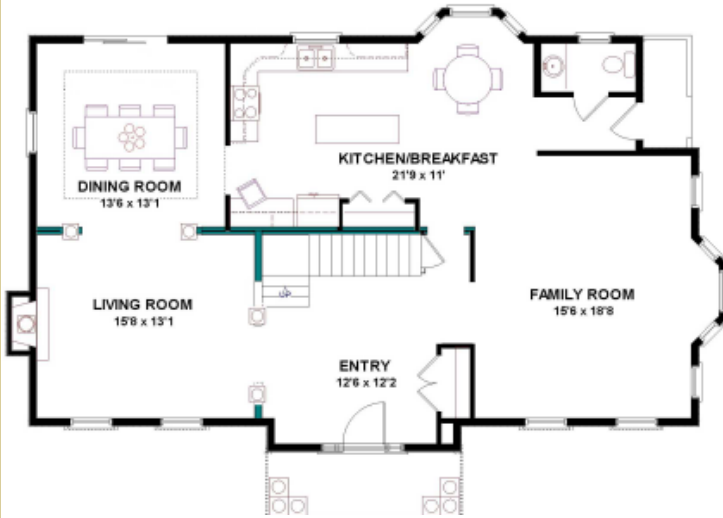

COLONIAL Series

Custom Designed, Award Winning Modular Homes

THE CONCORD

27'8" X 48'
Approximately
2688 Sq. Ft.

Important note: Photographs or artwork may depict items that are optional upgrades or builder supplied extras. Please consult your Independent Epoch Builder for specifications and prices