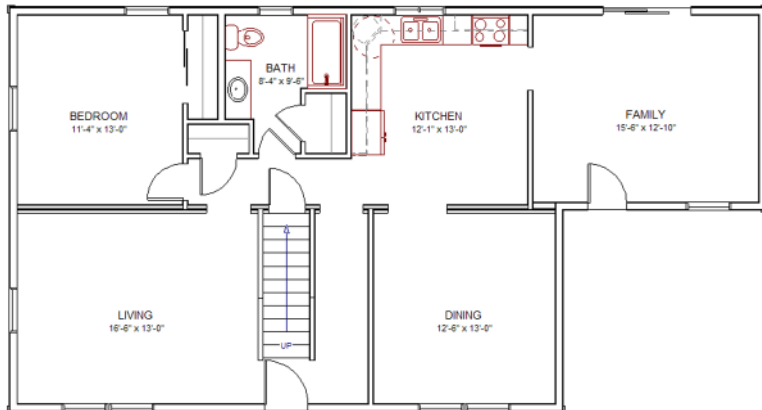

CAPE COD Series

Custom Designed, Award Winning Modular Homes

THE DARTMOUTH

27'8" X 38'52"
Approximately
1260 Sq. Ft.
First Floor

Available with a cape,
gambrel, or salt box
roof

Important note: Photographs may depict items that are optional upgrades or builder supplied extras. Please consult your Independent Epoch Builder for specifications and prices