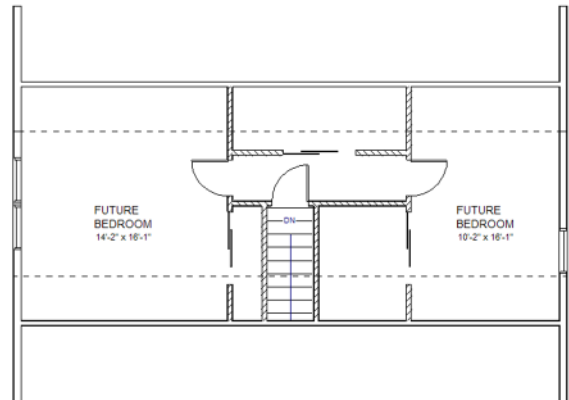

Suggested Second Floor