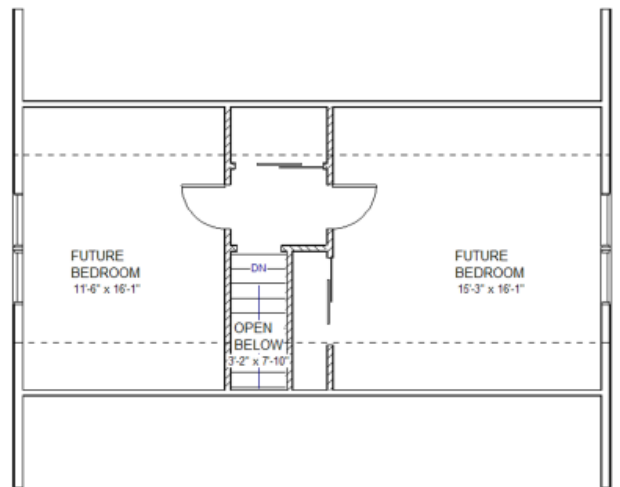

Suggested Second Floor