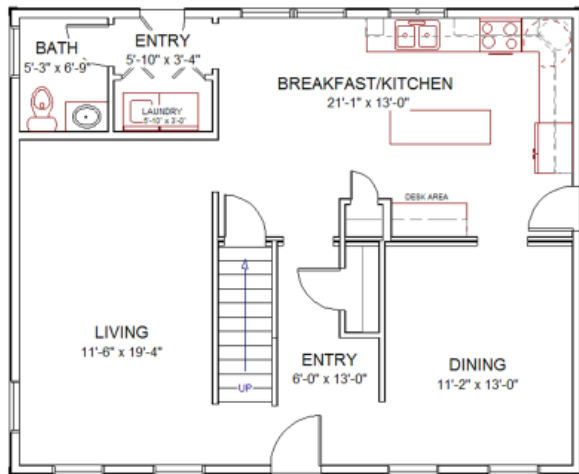

CAPE COD Series

Custom Designed, Award Winning Modular Homes

THE PLYMOUTH

27'8" X 34'
Approximately
952 Sq. Ft.
First Floor

Available with a cape,
gambrel, or salt box
roof

Important note: Photographs may depict items that are optional upgrades or builder supplied extras. Please consult your Independent Epoch Builder for specifications and prices