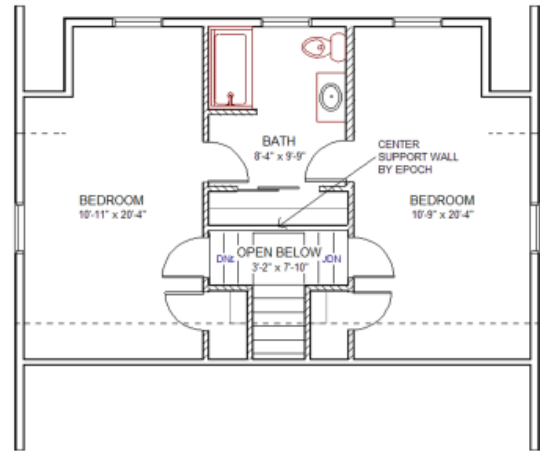

Suggested Second Floor