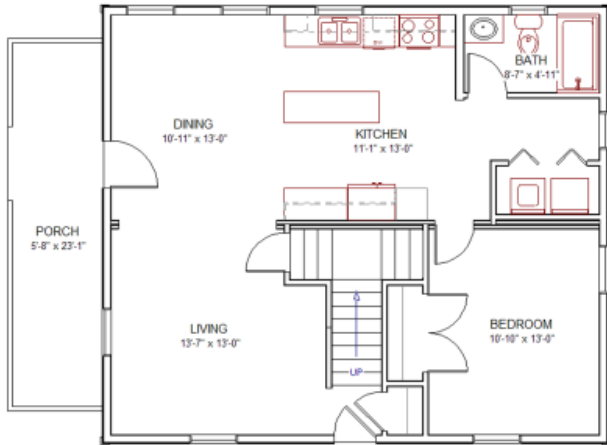

VACATION Series

Custom Designed, Award Winning Modular Homes

THE YARMOUTH

27'8" X 32'
Approximately
896 Sq. Ft.
First Floor

Available with a cape,
gambrel, or salt box
roof

Important note: Photographs may depict items that are optional upgrades or builder supplied extras. Please consult your Independent Epoch Builder for specifications and prices