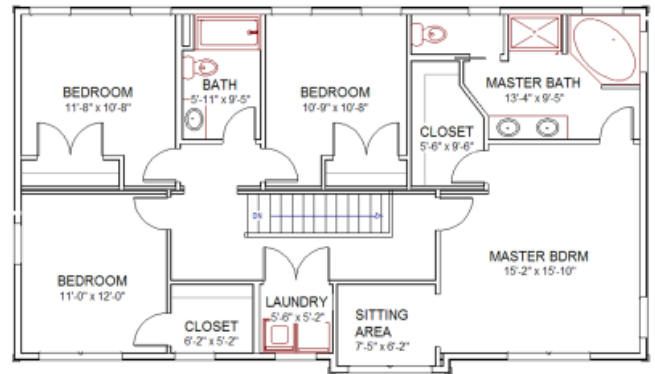

Second Floor