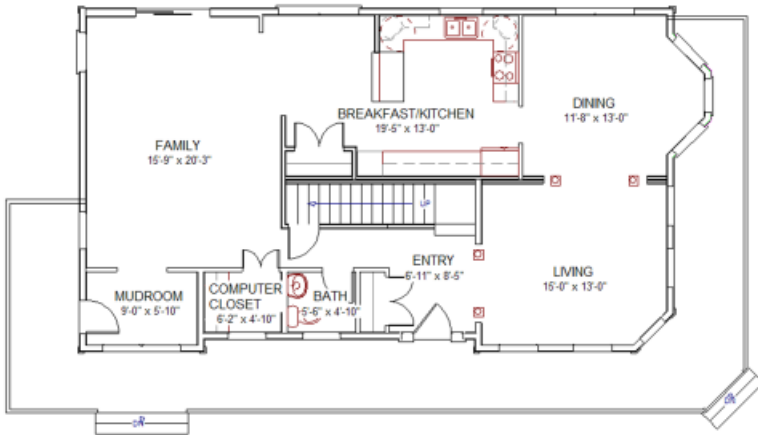

COLONIAL Series

Custom Designed, Award Winning Modular Homes

THE BOXFORD

27'8" X 48'
Approximately
2688 Sq. Ft.

Important note: Photographs or artwork may depict items that are optional upgrades or builder supplied extras. Please consult your Independent Epoch Builder for specifications and prices