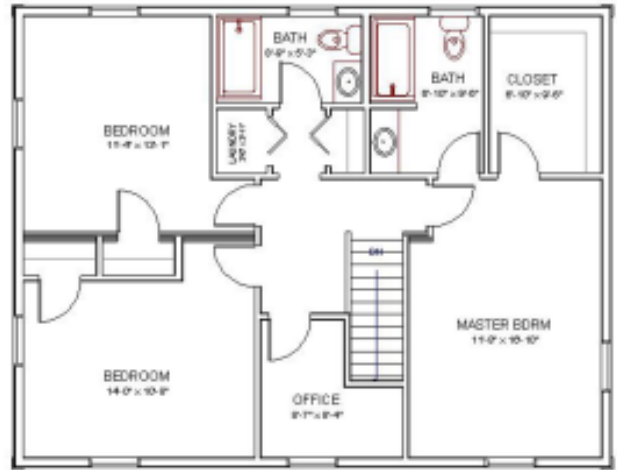

Second Floor