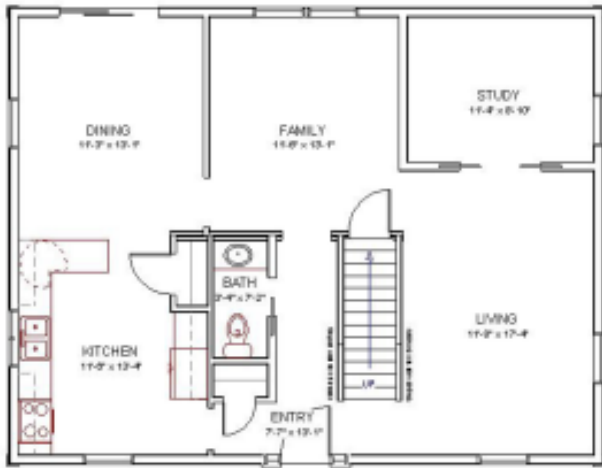

## THE LAKEFORD

27'8" X 36'  
Approximately  
2016 Sq. Ft.

*Important note: Photographs or artwork may depict items that are optional upgrades or builder supplied extras. Please consult your Independent Epoch Builder for specifications and prices*