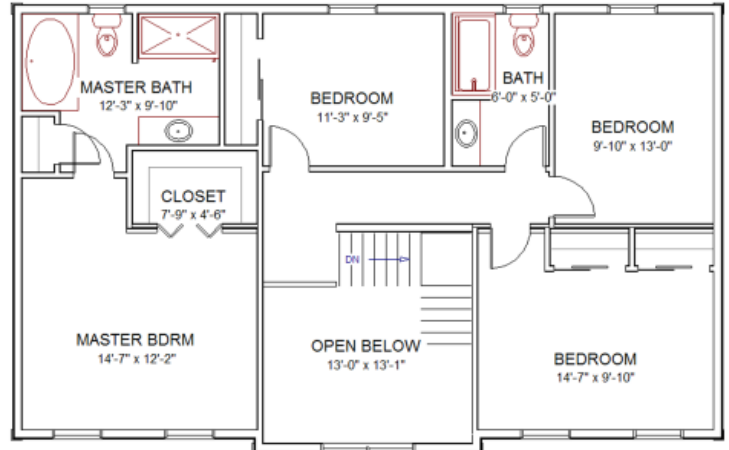

Second Floor