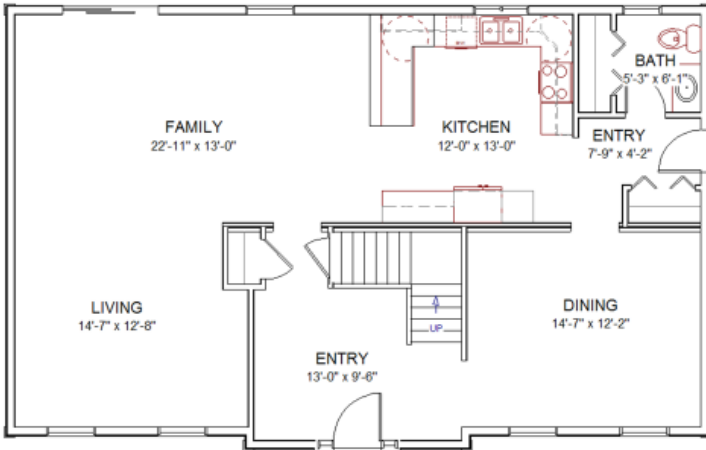

COLONIAL Series

Custom Designed, Award Winning Modular Homes

THE OXFORD

27'8" X 44'
Approximately
2464 Sq. Ft.

Important note: Photographs or artwork may depict items that are optional upgrades or builder supplied extras. Please consult your Independent Epoch Builder for specifications and prices