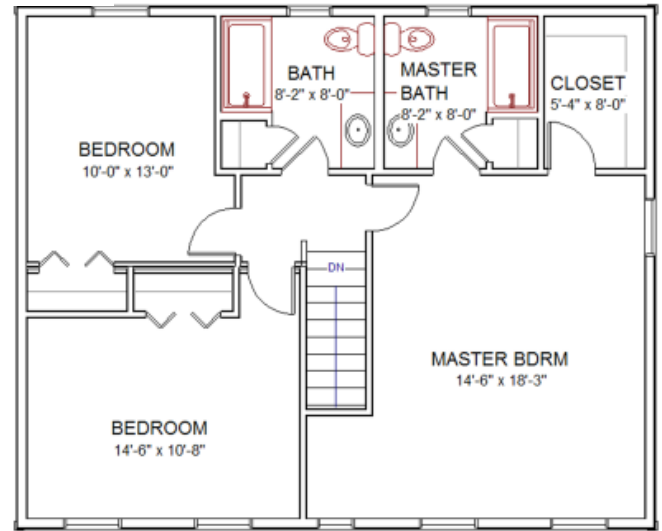

Second Floor