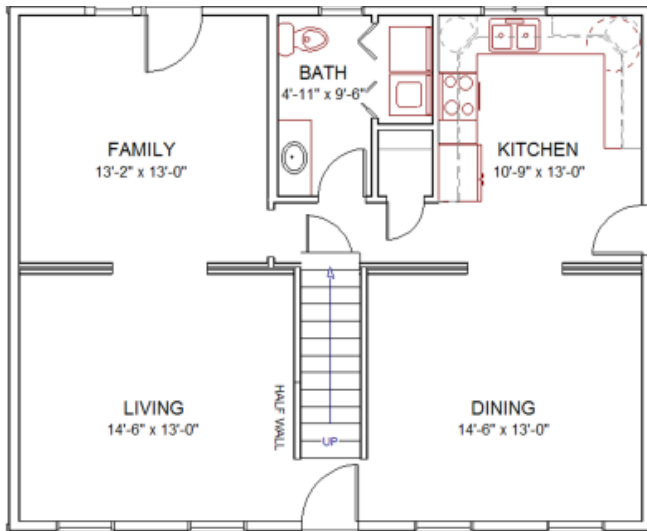

COLONIAL Series

Custom Designed, Award Winning Modular Homes

THE TOLFORD

27'8" X 34'
Approximately
1904 Sq. Ft.

Important note: Photographs or artwork may depict items that are optional add-ons or builder supplied extras. Please consult your Independent Epoch Builder for specifications and prices